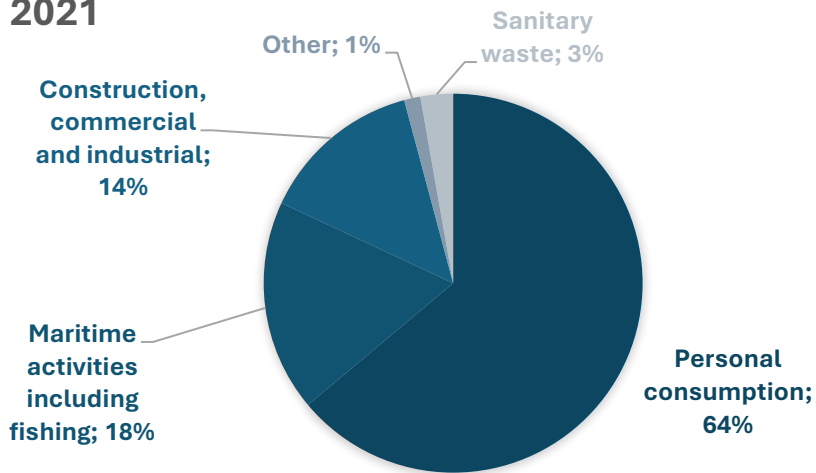

Åland

Historical data: Marine litter sources

* sources could not be calculated for Åland due to not registered in litter categories

2021

2020

2019

2018