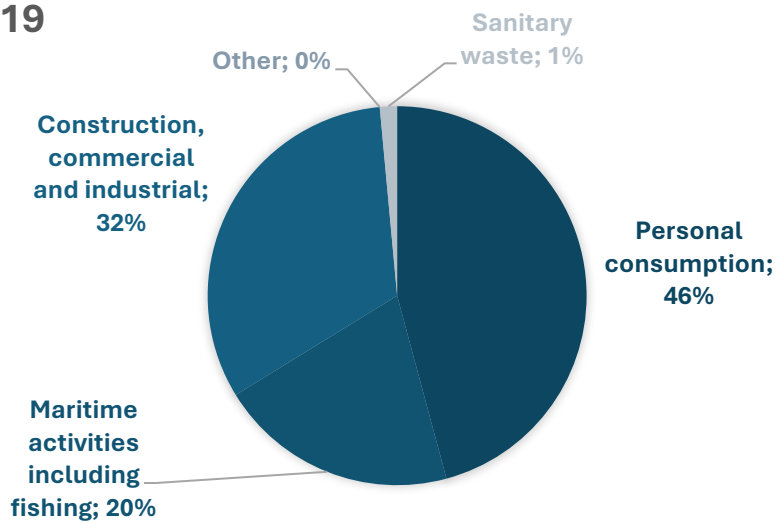

Åland

Historical data: Marine litter sources

* sources could not be calculated for Åland due to not registered in litter categories

2021

2020

2019

2018