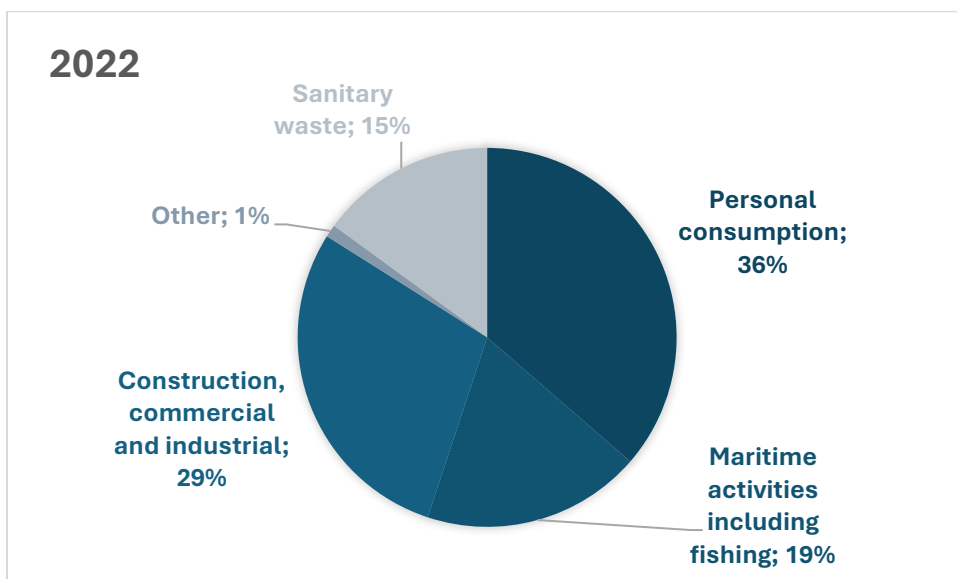

Åland

Historical data: Marine litter sources

* sources could not be calculated for Åland due to not registered in litter categories

2021

2020

2019

2018