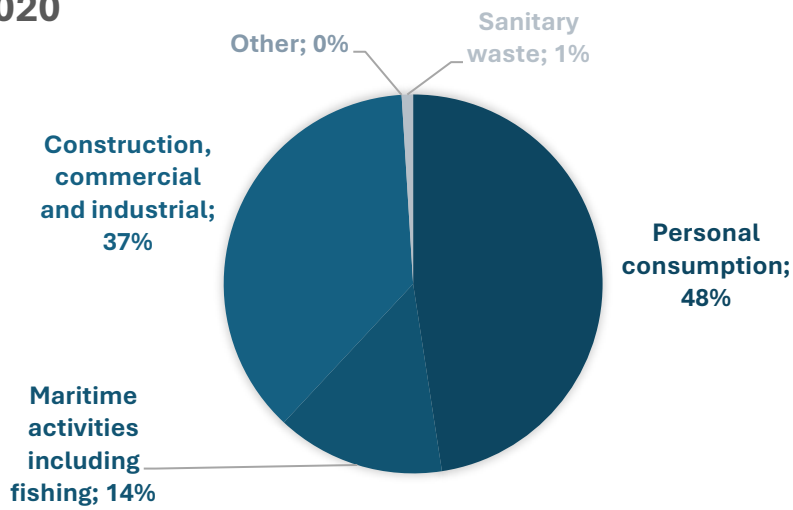

Åland

Historical data: Marine litter sources

* sources could not be calculated for Åland due to not registered in litter categories

2021

2020

2019

2018