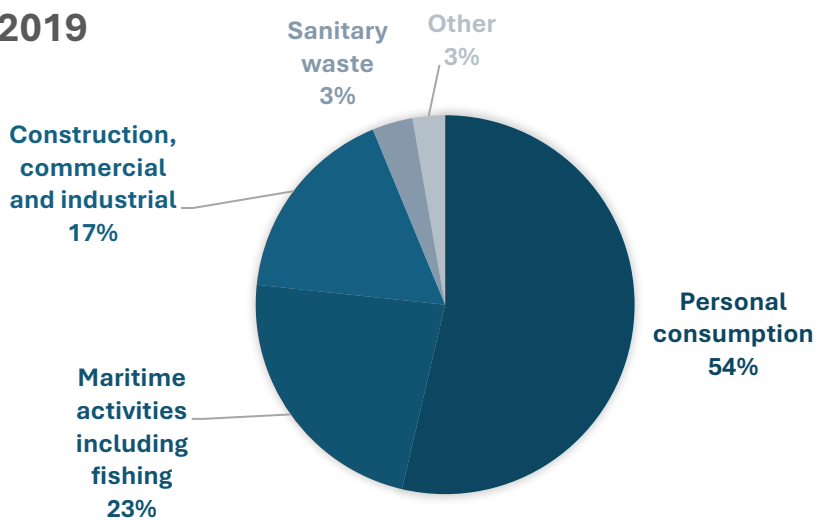

Historical data: Marine litter sources

Data from Faroe Island is based on kilogram of litter while data from other countries are based on numbers of items.

2021

2020

2019

2018

2017