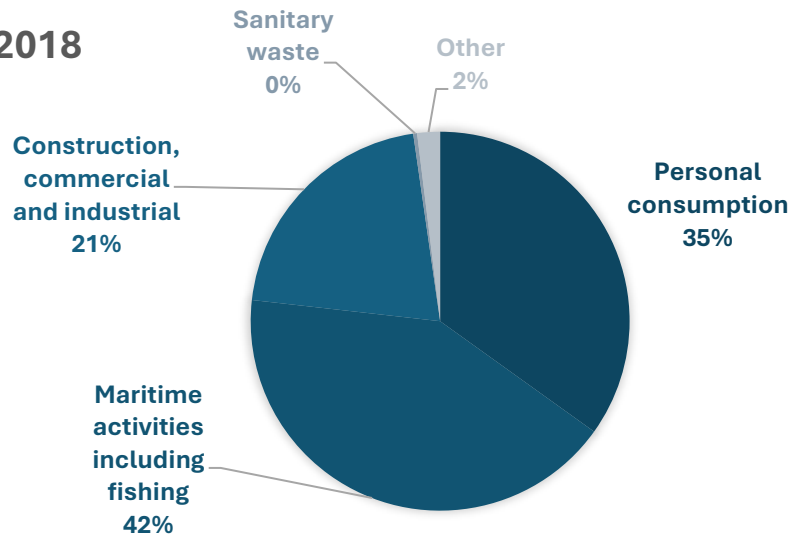

Historical data: Marine litter sources

Data from Faroe Island is based on kilogram of litter while data from other countries are based on numbers of items.

2021

2020

2019

2018

2017