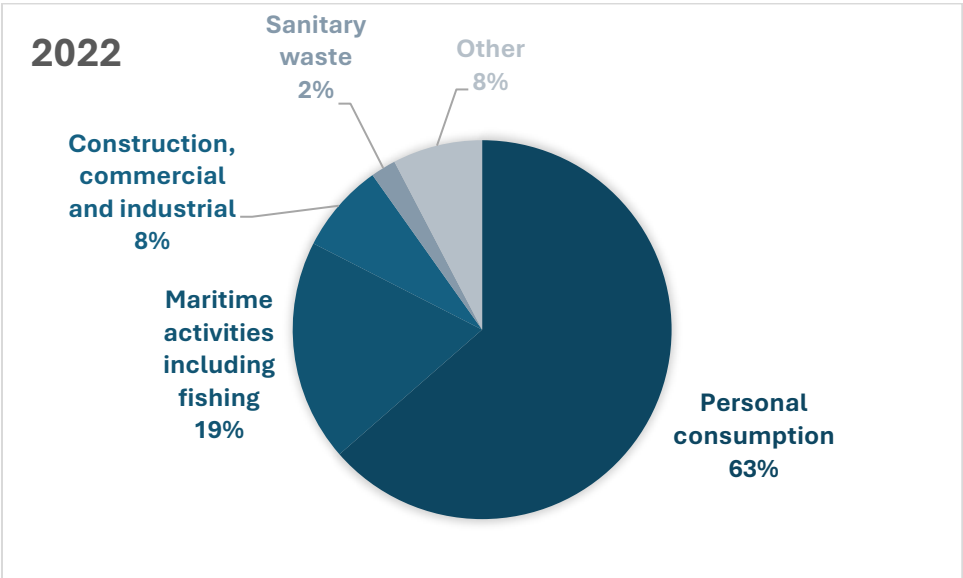

Historical data: Marine litter sources

Data from Faroe Island is based on kilogram of litter while data from other countries are based on numbers of items.

2021

2020

2019

2018

2017