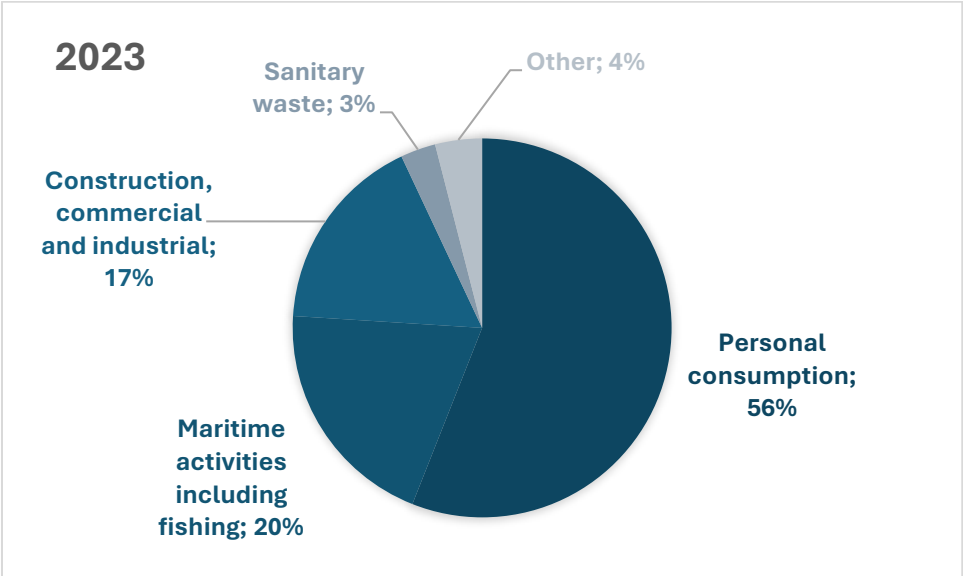

Historical data: Marine litter sources

Data from Faroe Island is based on kilogram of litter while data from other countries are based on numbers of items.

2021

2020

2019

2018

2017