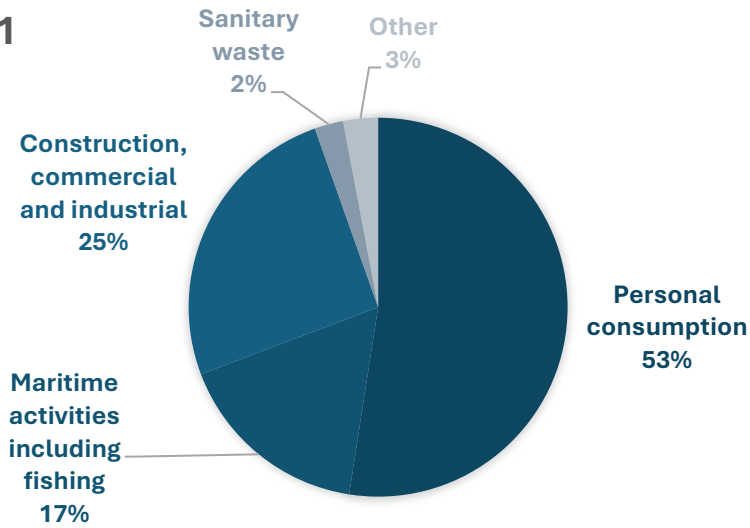

Historical data: Marine litter sources

Data from Faroe Island is based on kilogram of litter while data from other countries are based on numbers of items.

2021

2020

2019

2018

2017