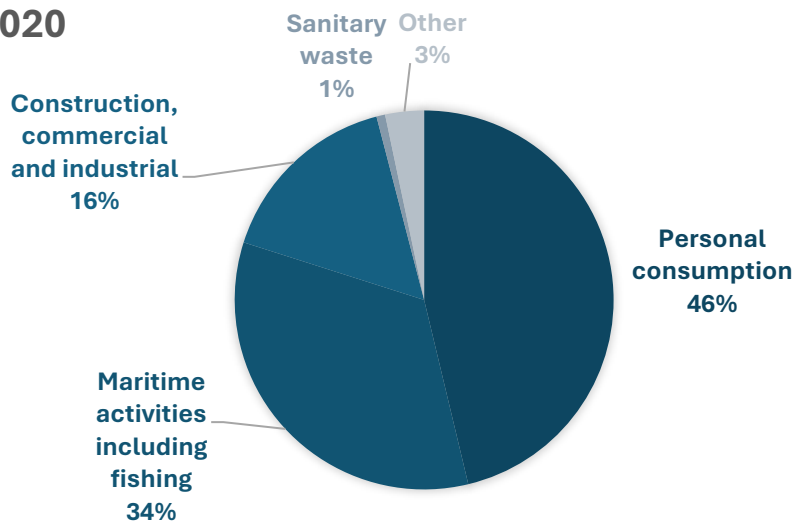

Historical data: Marine litter sources

Data from Faroe Island is based on kilogram of litter while data from other countries are based on numbers of items.

2021

2020

2019

2018

2017