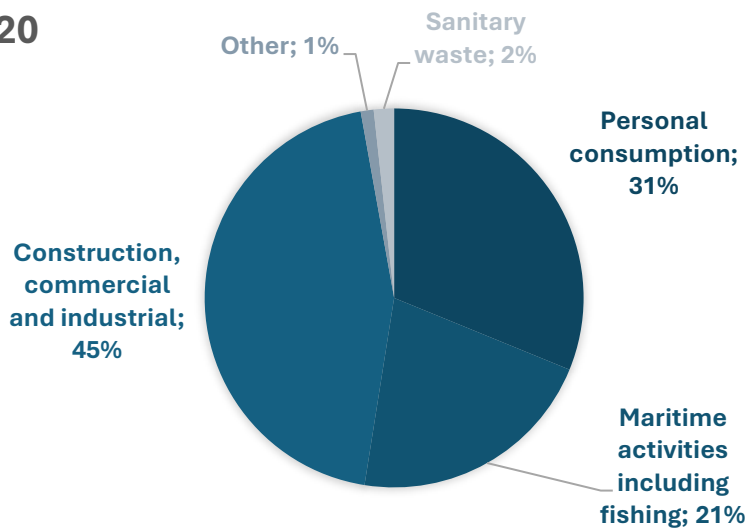

Norway

Historical data: Marine litter sources

2021

2020

2019

2018

2017