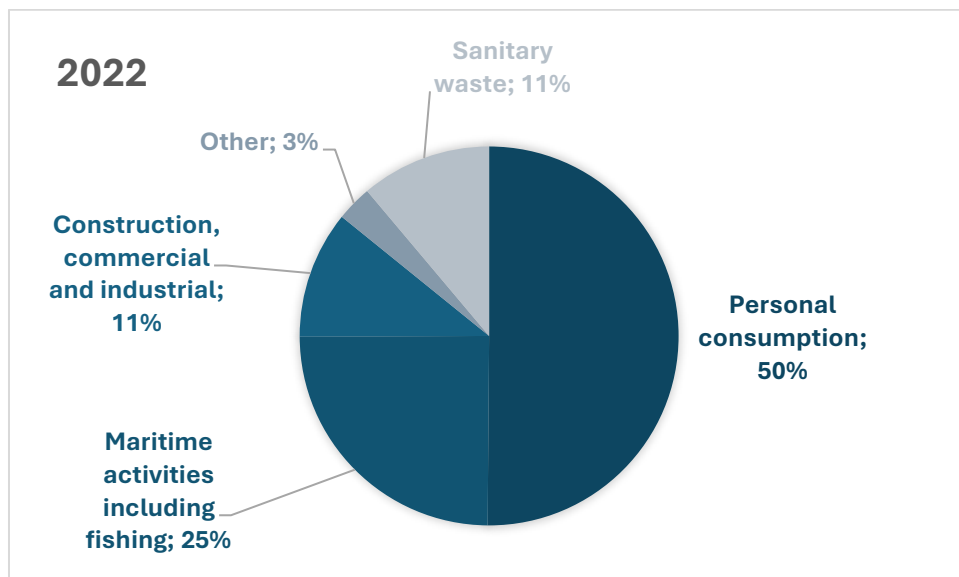

Norway

Historical data: Marine litter sources

2021

2020

2019

2018

2017