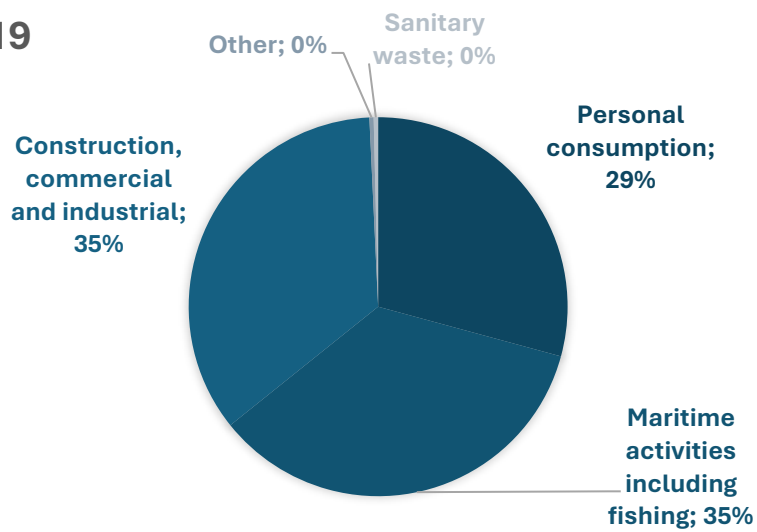

Norway

Historical data: Marine litter sources

2021

2020

2019

2018

2017