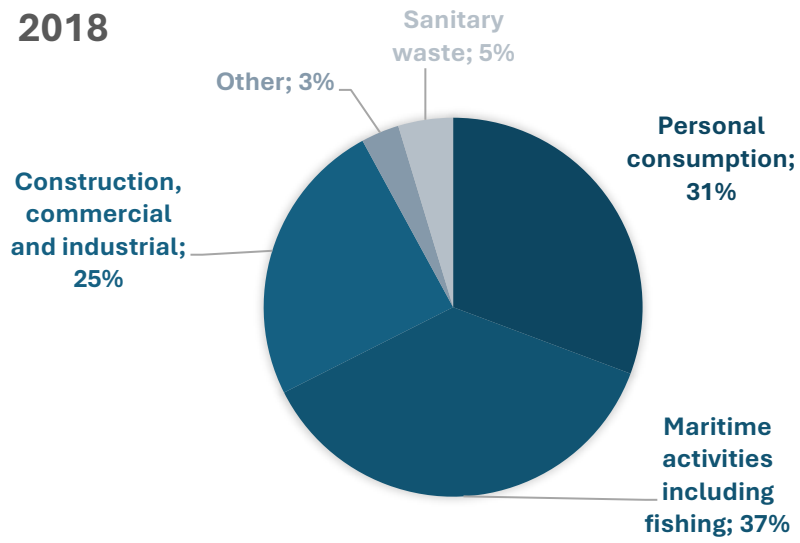

Norway

Historical data: Marine litter sources

2021

2020

2019

2018

2017