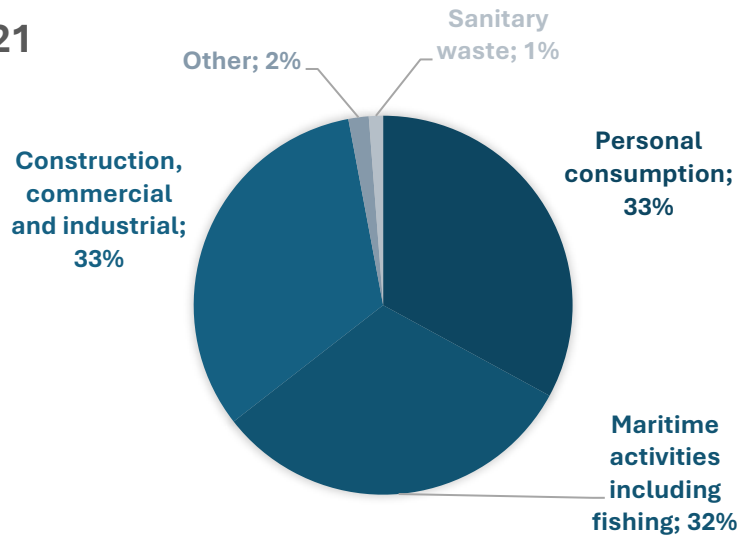

Norway

Historical data: Marine litter sources

2021

2020

2019

2018

2017