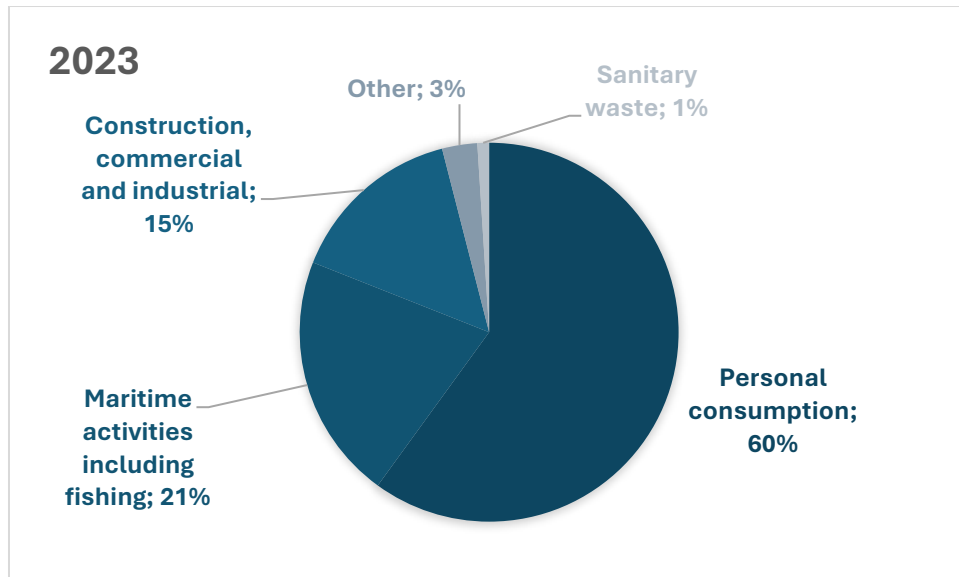

Norway

Historical data: Marine litter sources

2021

2020

2019

2018

2017