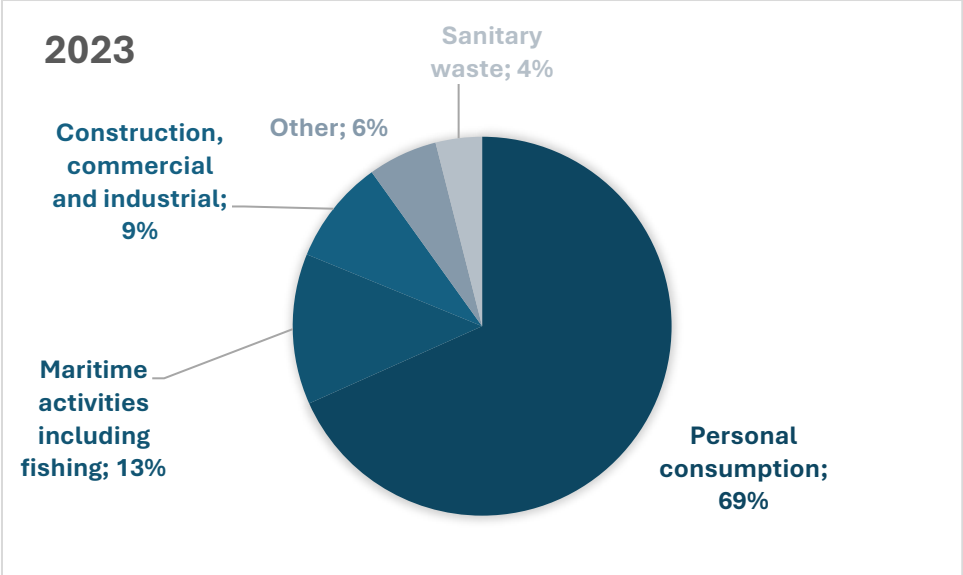

Sweden

Historical data: Marine litter sources

2021

2020

2019

2018

2017