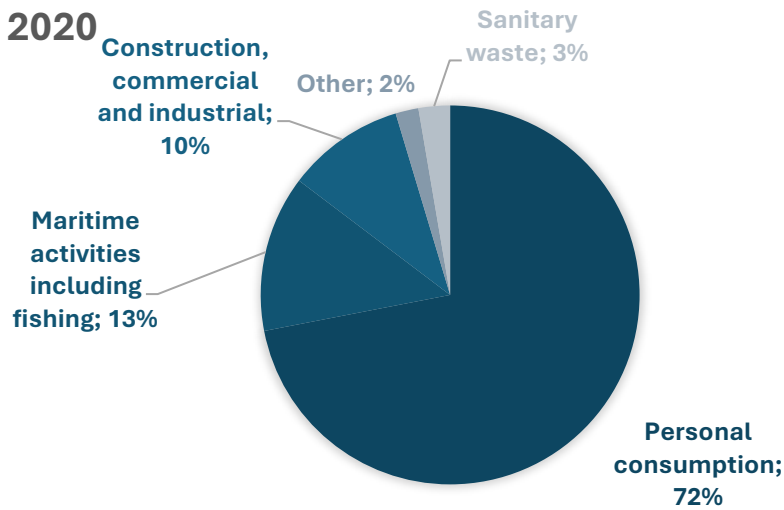

Sweden

Historical data: Marine litter sources

2021

2020

2019

2018

2017