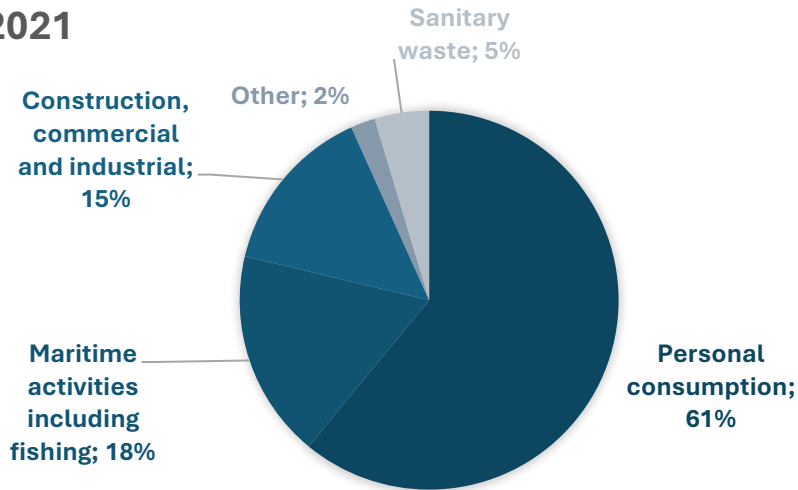

Sweden

Historical data: Marine litter sources

2021

2020

2019

2018

2017