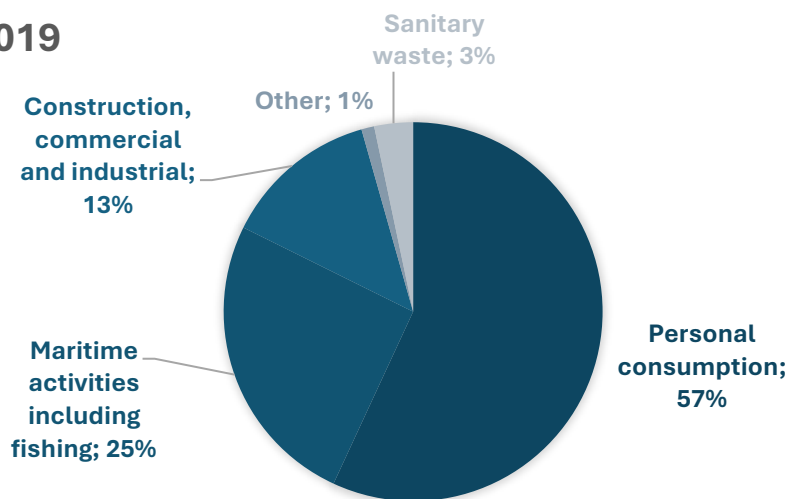

Sweden

Historical data: Marine litter sources

2021

2020

2019

2018

2017