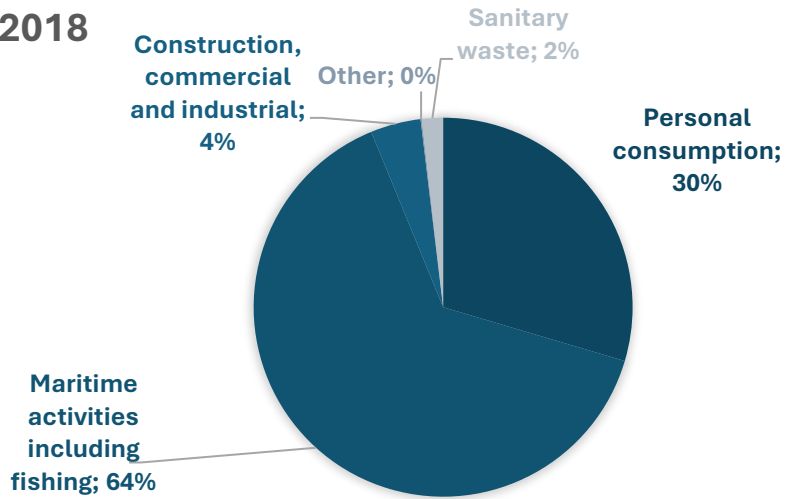

Sweden

Historical data: Marine litter sources

2021

2020

2019

2018

2017