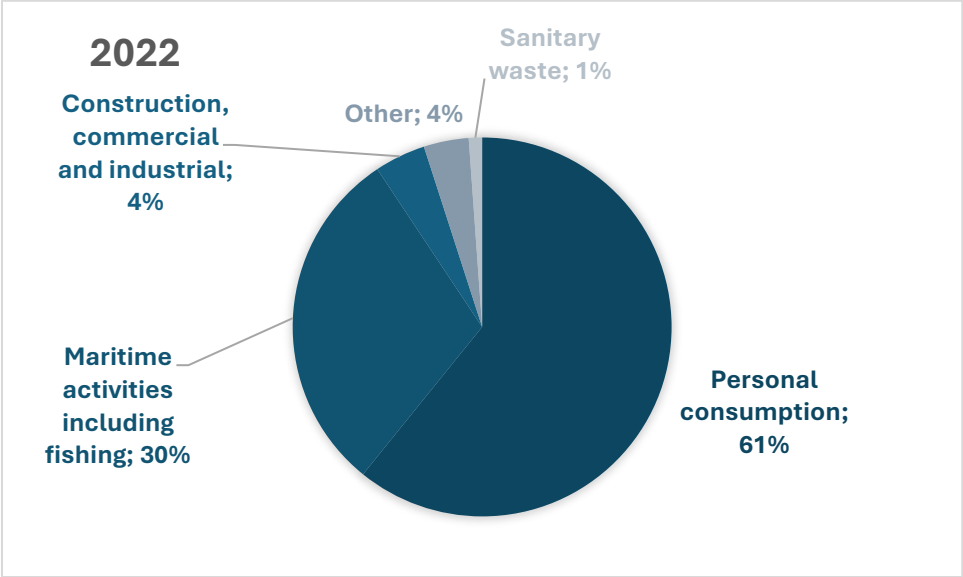

Sweden

Historical data: Marine litter sources

2021

2020

2019

2018

2017