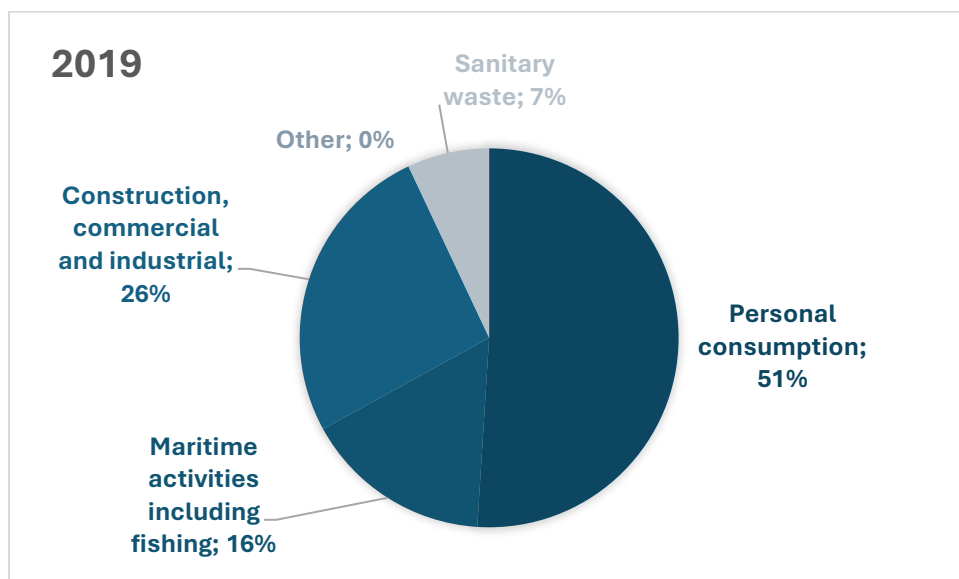

## Historical data: Marine litter sources

*Data from Faroe Island is based on kilogram of litter while data from other countries are based on numbers of items.*

**2018**

**2017**