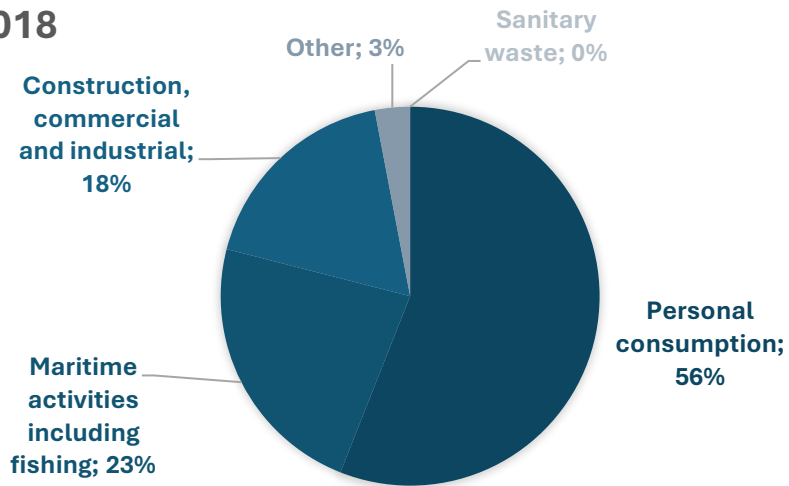

## Historical data: Marine litter sources

*Data from Faroe Island is based on kilogram of litter while data from other countries are based on numbers of items.*

**2018**

**2017**