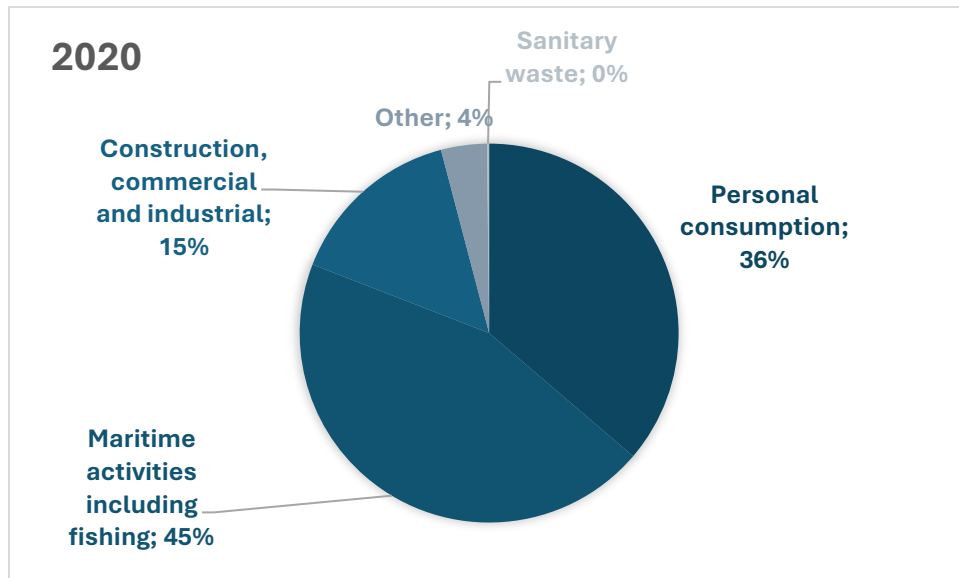

## Historical data: Marine litter sources

*Data from Faroe Island is based on kilogram of litter while data from other countries are based on numbers of items.*

**2018**

**2017**