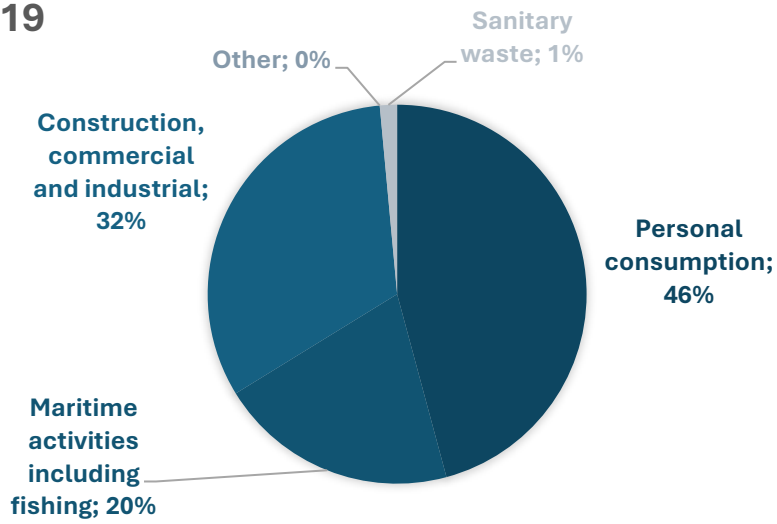

Åland

Historical data: Marine litter sources

* sources could not be calculated for Åland due to not registered in litter categories

2022

2021

2020

2019

2018