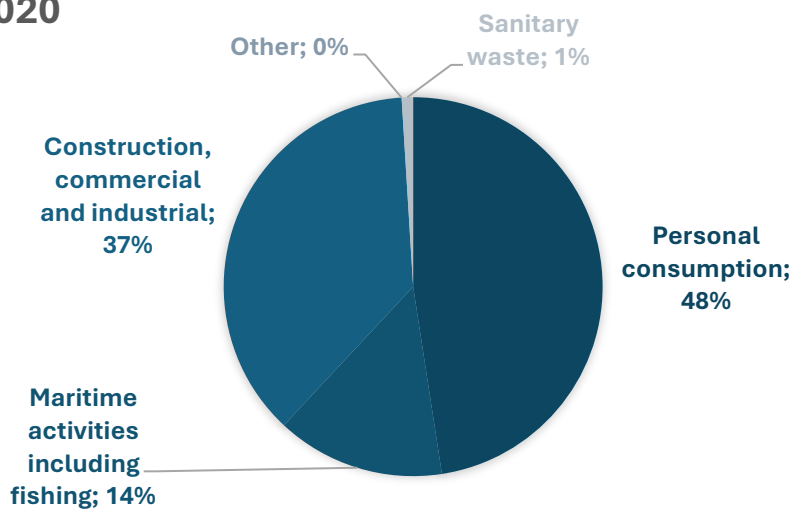

Åland

Historical data: Marine litter sources

* sources could not be calculated for Åland due to not registered in litter categories

2022

2021

2020

2019

2018