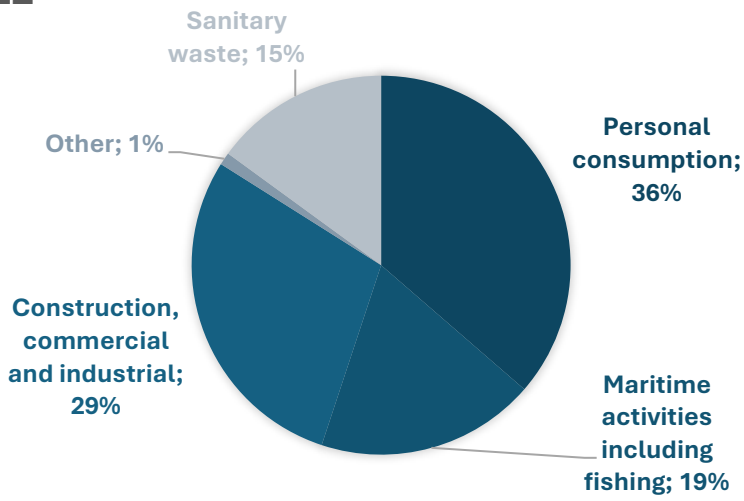

Åland

Historical data: Marine litter sources

* sources could not be calculated for Åland due to not registered in litter categories

2022

2021

2020

2019

2018