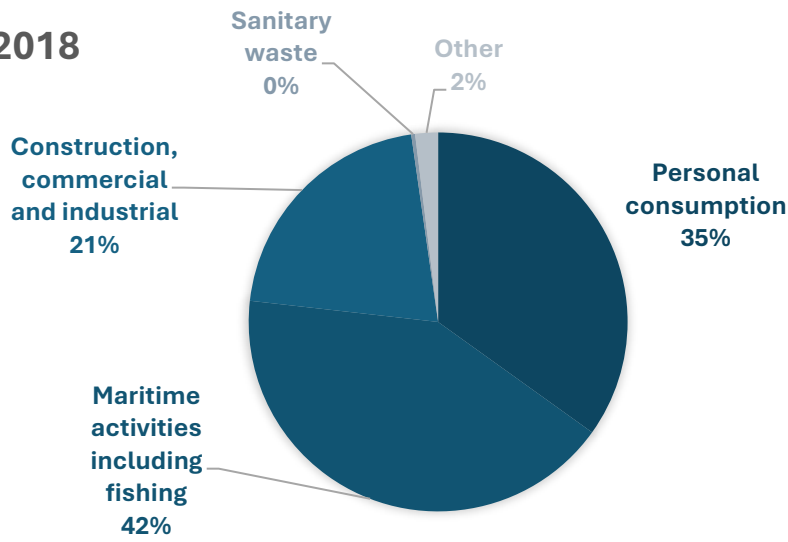

Historical data: Marine litter sources

Data from Faroe Island is based on kilogram of litter while data from other countries are based on numbers of items.

2022

2021

2020

2019

2018

2017