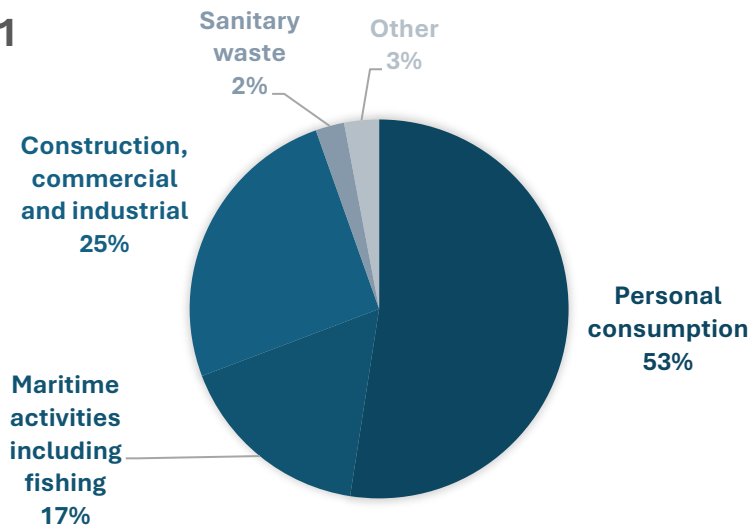

Historical data: Marine litter sources

Data from Faroe Island is based on kilogram of litter while data from other countries are based on numbers of items.

2022

2021

2020

2019

2018

2017