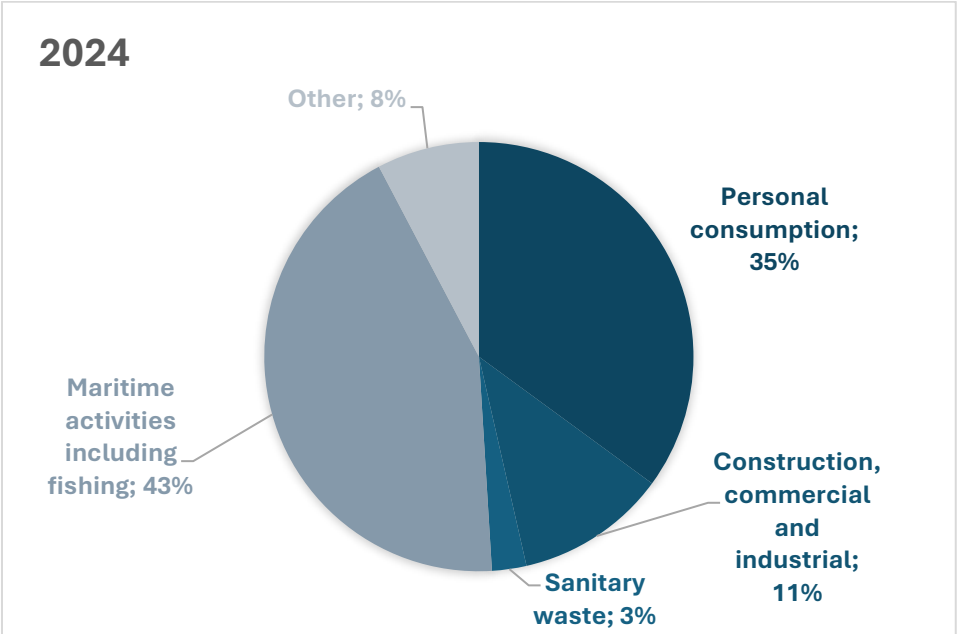

Historical data: Marine litter sources

Data from Faroe Island is based on kilogram of litter while data from other countries are based on numbers of items.

2022

2021

2020

2019

2018

2017