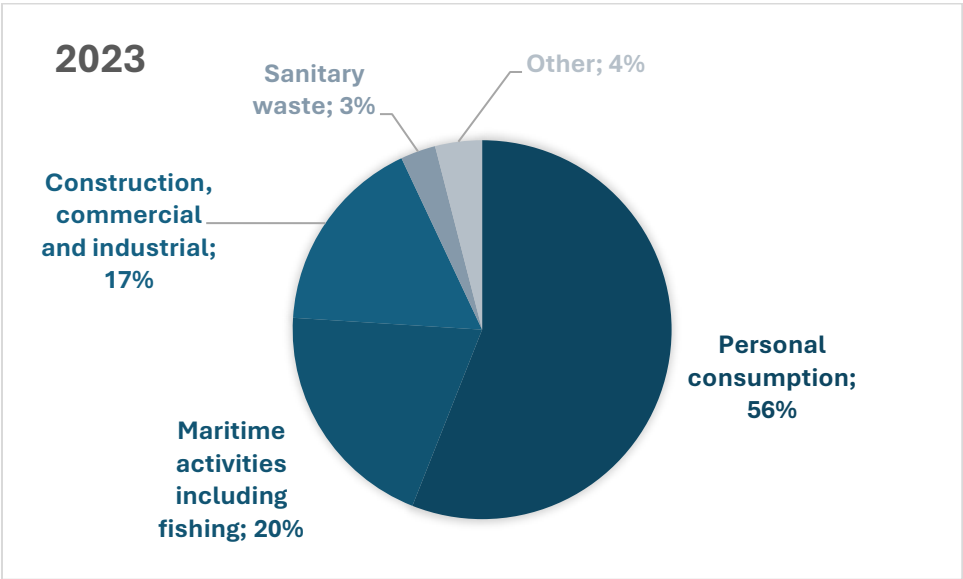

Historical data: Marine litter sources

Data from Faroe Island is based on kilogram of litter while data from other countries are based on numbers of items.

2022

2021

2020

2019

2018

2017