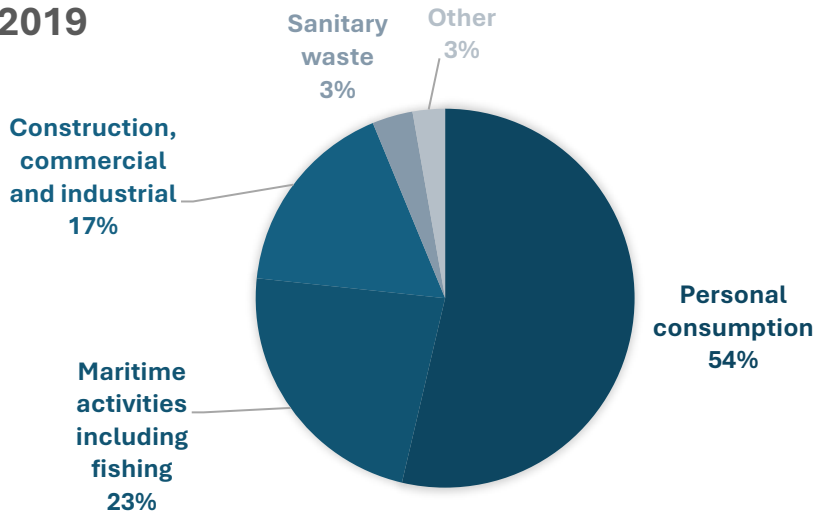

Historical data: Marine litter sources

Data from Faroe Island is based on kilogram of litter while data from other countries are based on numbers of items.

2022

2021

2020

2019

2018

2017