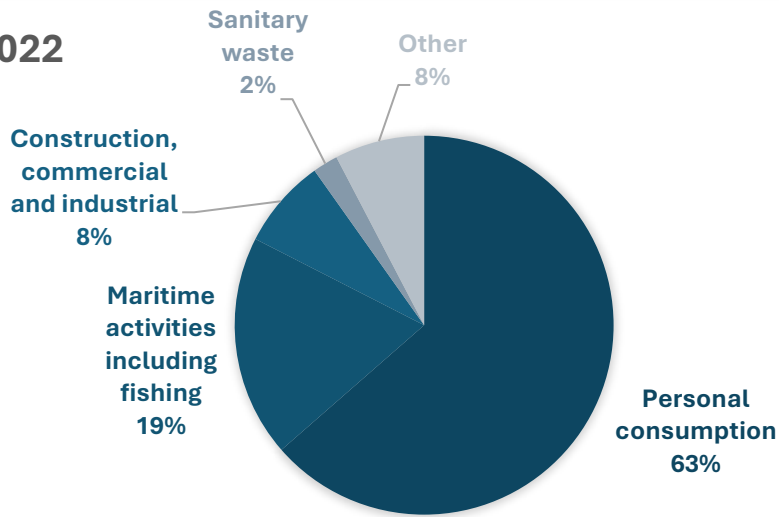

Historical data: Marine litter sources

Data from Faroe Island is based on kilogram of litter while data from other countries are based on numbers of items.

2022

2021

2020

2019

2018

2017