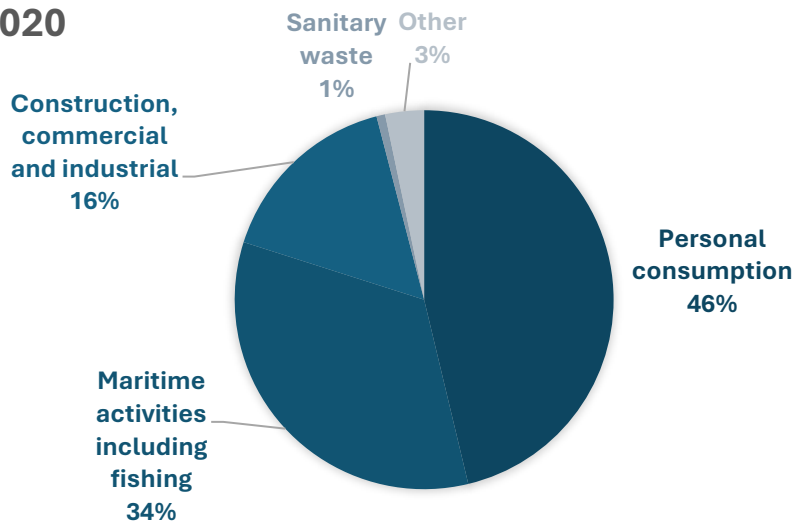

Historical data: Marine litter sources

Data from Faroe Island is based on kilogram of litter while data from other countries are based on numbers of items.

2022

2021

2020

2019

2018

2017