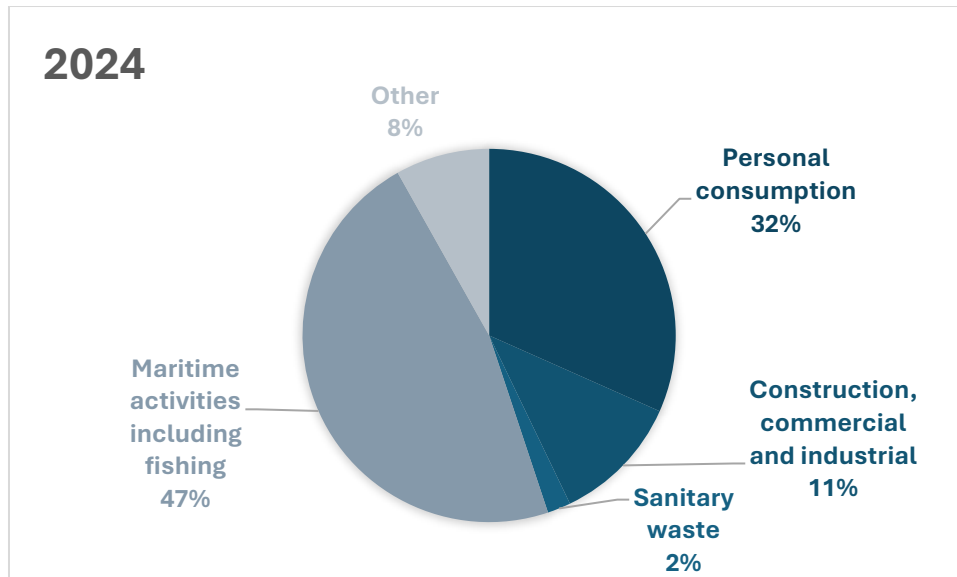

Norway

Historical data: Marine litter sources

2022

2021

2020

2019

2018

2017