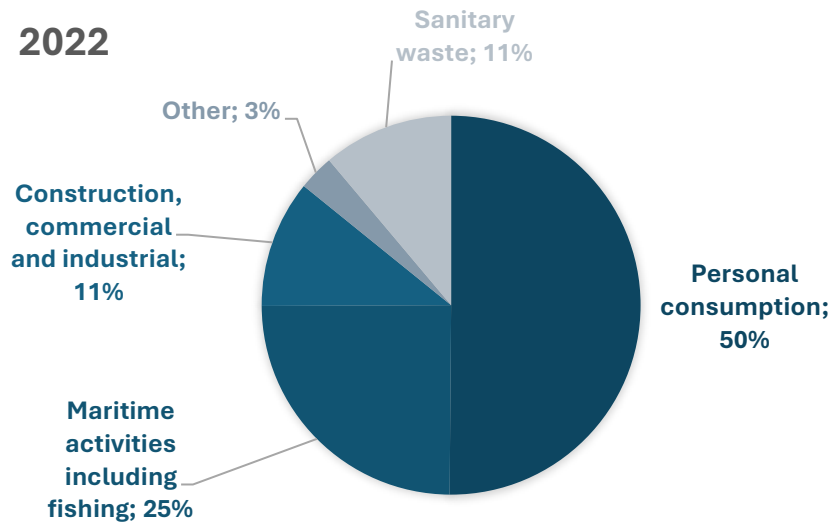

Norway

Historical data: Marine litter sources

2022

2021

2020

2019

2018

2017