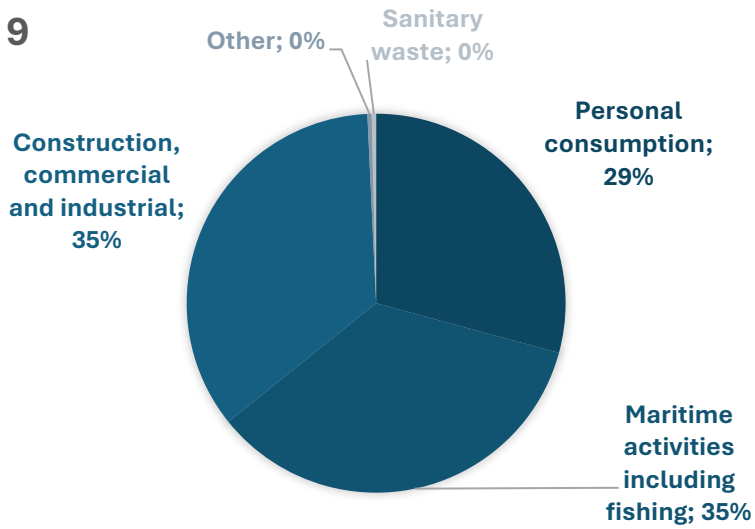

Norway

Historical data: Marine litter sources

2022

2021

2020

2019

2018

2017