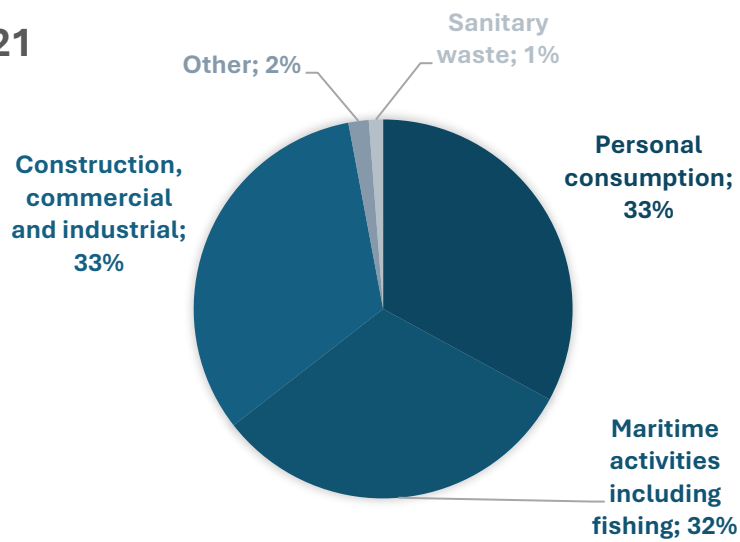

Norway

Historical data: Marine litter sources

2022

2021

2020

2019

2018

2017