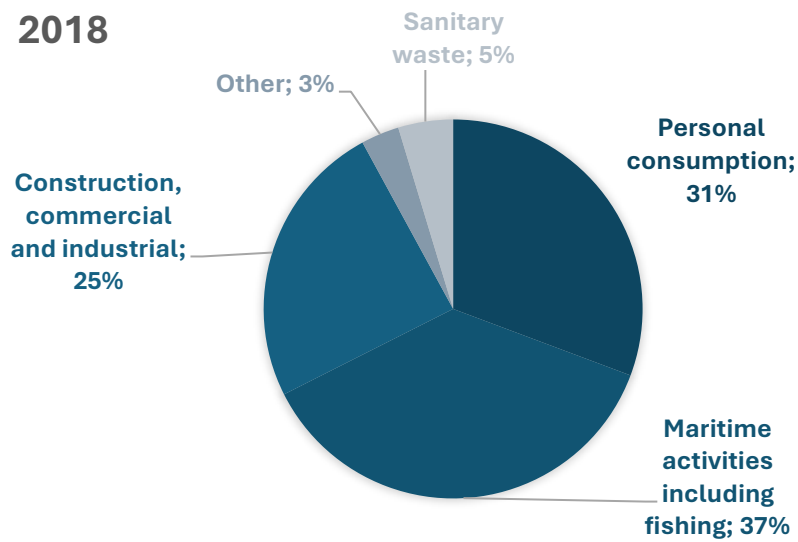

Norway

Historical data: Marine litter sources

2022

2021

2020

2019

2018

2017