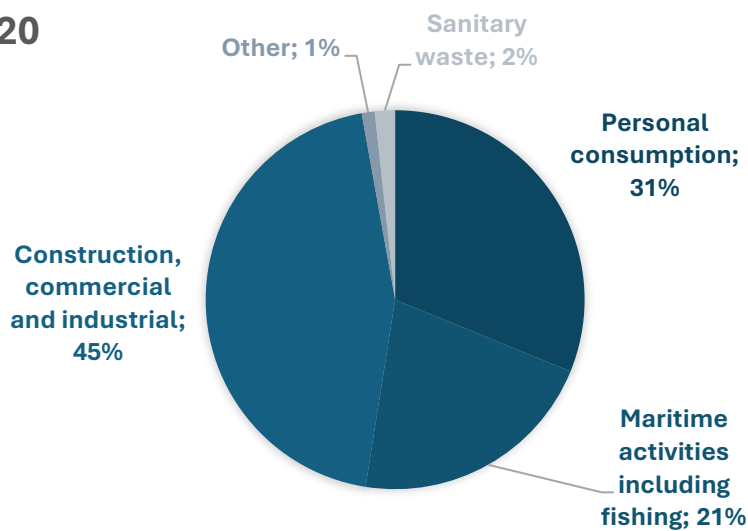

Norway

Historical data: Marine litter sources

2022

2021

2020

2019

2018

2017