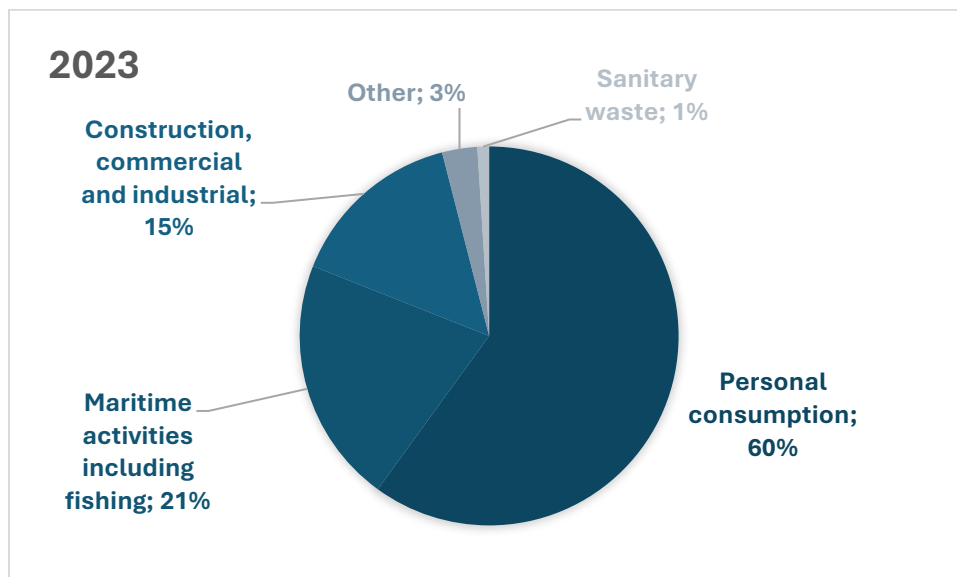

Norway

Historical data: Marine litter sources

2022

2021

2020

2019

2018

2017