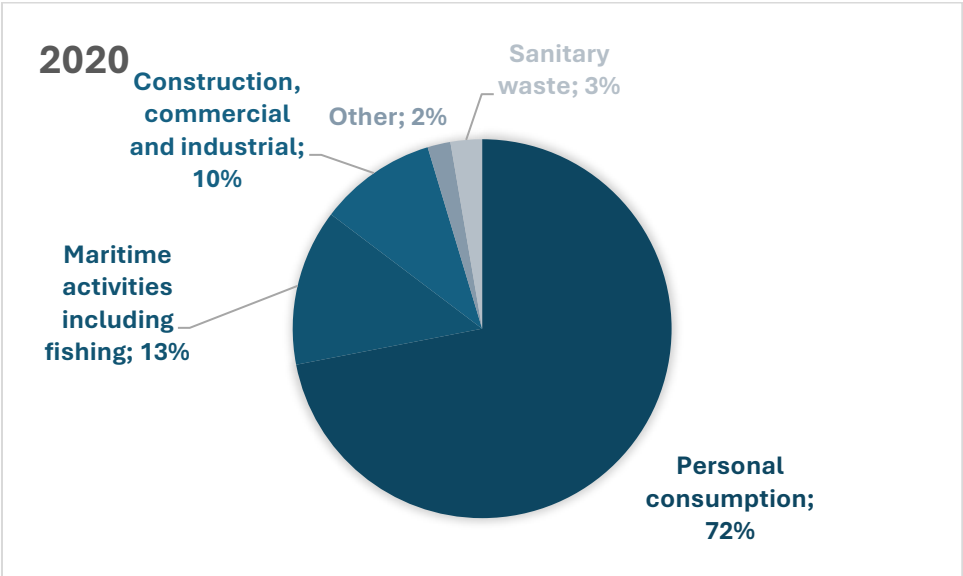

Sweden

Historical data: Marine litter sources

2019

2018

2017