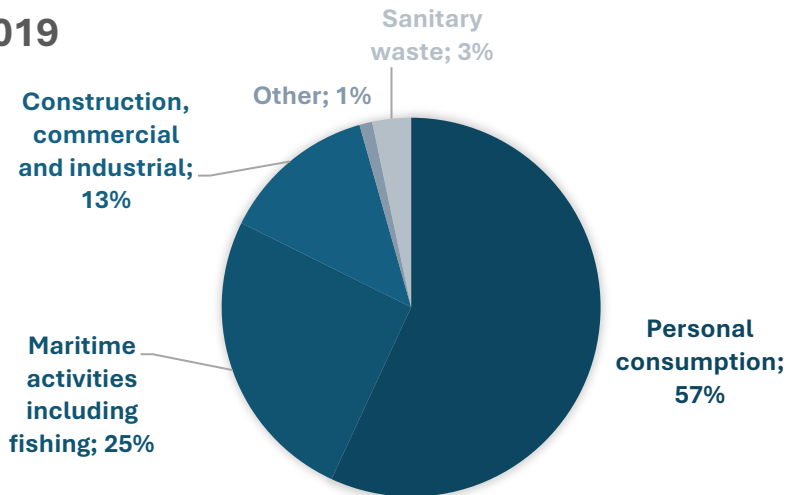

Sweden

Historical data: Marine litter sources

2019

2018

2017