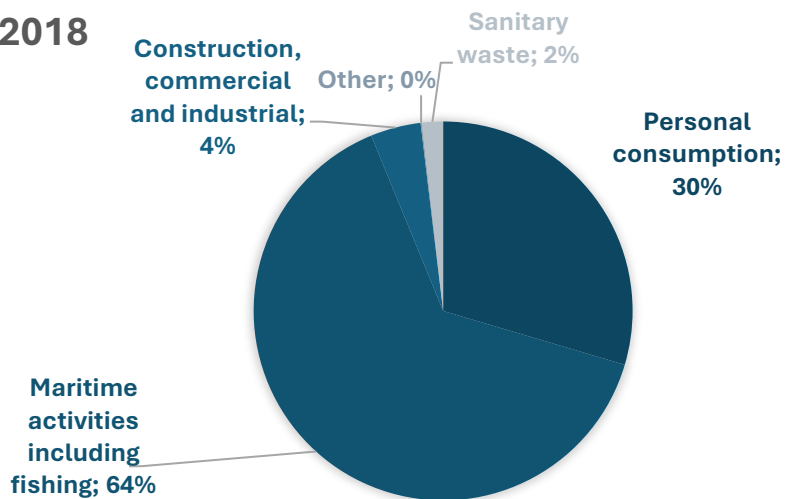

Sweden

Historical data: Marine litter sources

2019

2018

2017