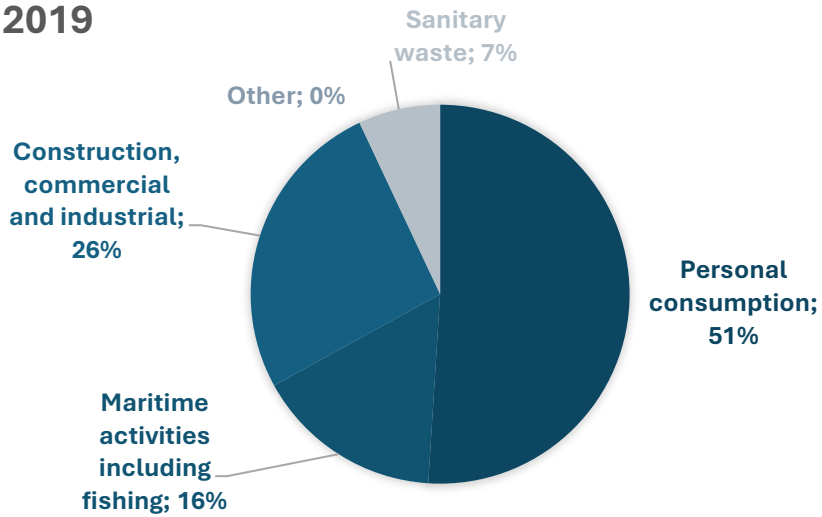

## Historical data: Marine litter sources

Data from Faroe Island is based on kilogram 2017-2020 of litter while data from other countries are based on numbers of items.

**2019**

**2018**

**2017**