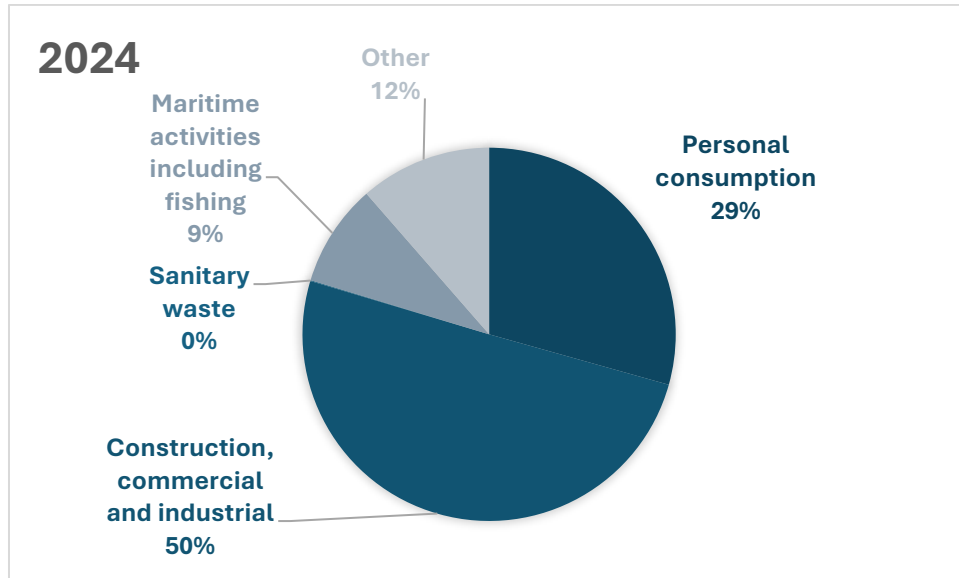

## Historical data: Marine litter sources

Data from Faroe Island is based on kilogram 2017-2020 of litter while data from other countries are based on numbers of items.

**2019**

**2018**

**2017**