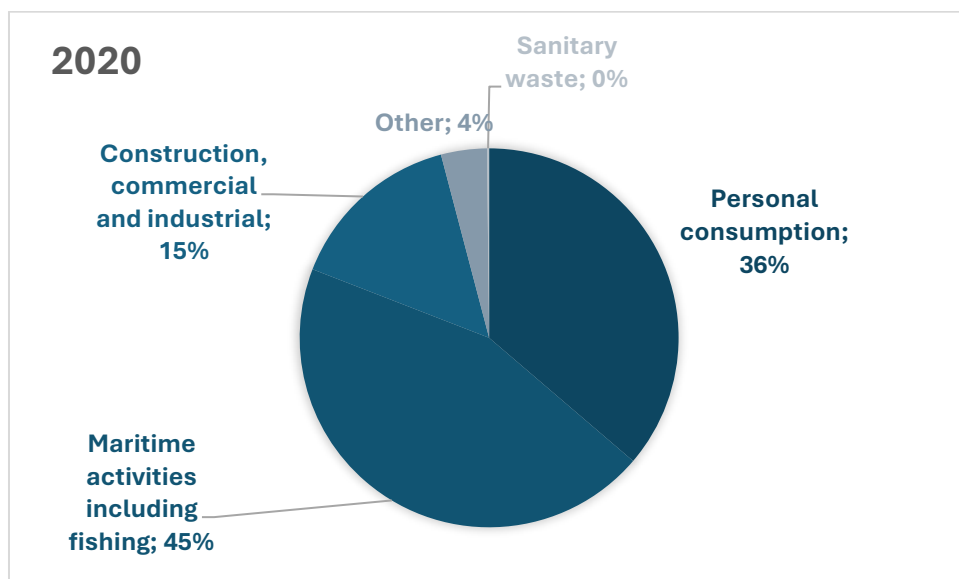

## Historical data: Marine litter sources

Data from Faroe Island is based on kilogram 2017-2020 of litter while data from other countries are based on numbers of items.

**2019**

**2018**

**2017**