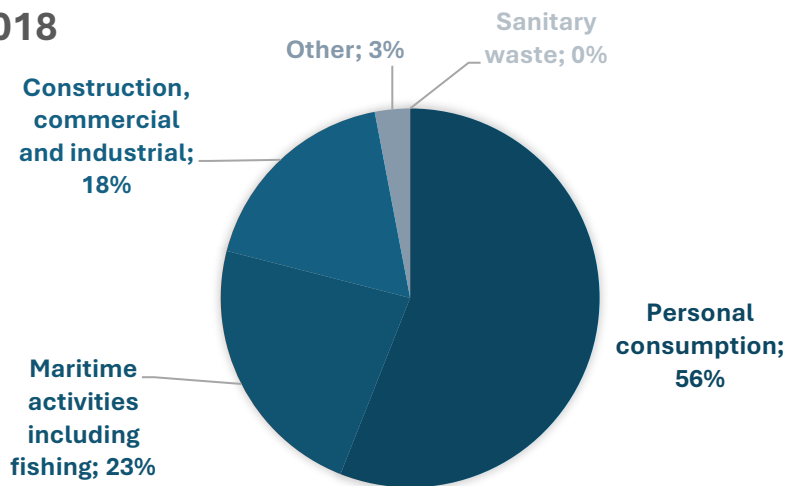

## Historical data: Marine litter sources

Data from Faroe Island is based on kilogram 2017-2020 of litter while data from other countries are based on numbers of items.

**2019**

**2018**

**2017**